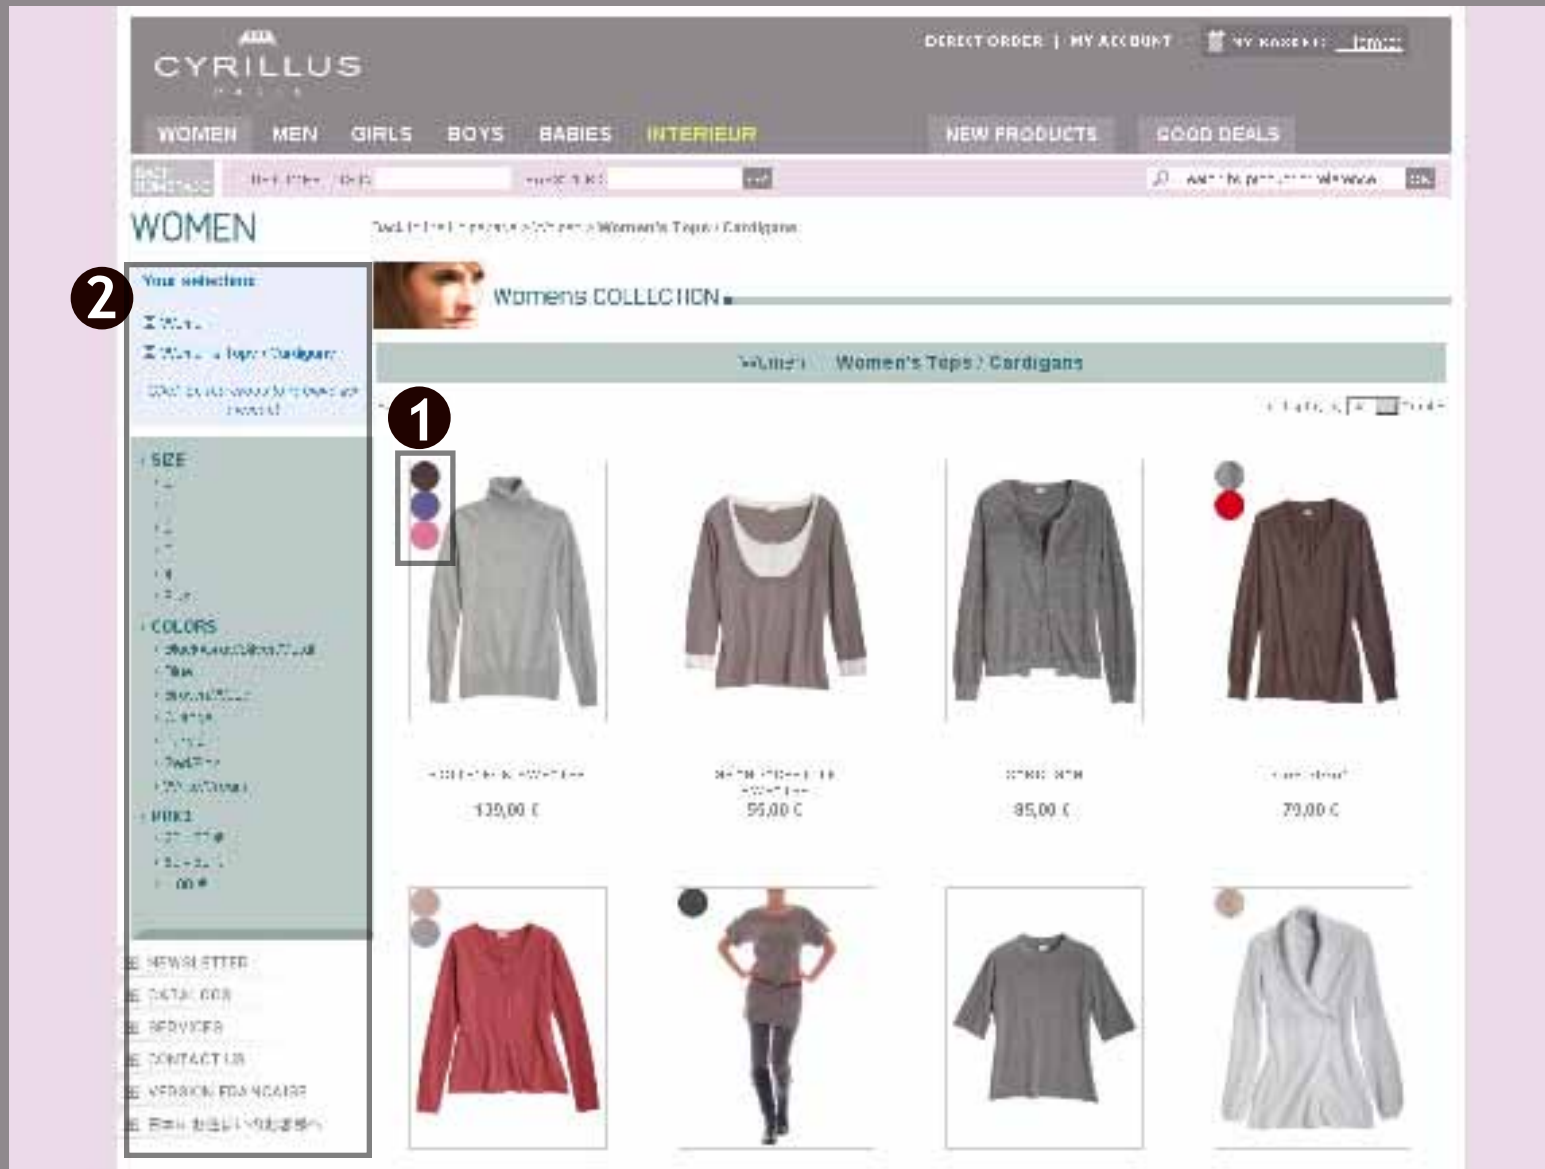

SALE

10% OFF WOMEN'S SWEATERS

10% OFF MEN'S JEANS

PLUS
Free shipping
View all sale

Roll over images for product details

1 Drop down menus have been simplified by eliminating the redundant "women's" before each section allowing for a cleaner interface.

CURRENT PRODUCT PAGE

- 1 Layout of products is awkward and cramped.
- 2 Confusing navigation and filtering system with over crowding due to redundant information.

CYRILLUS

PARIS

SEARCH

All Departments

Type keywords, description or catalog number